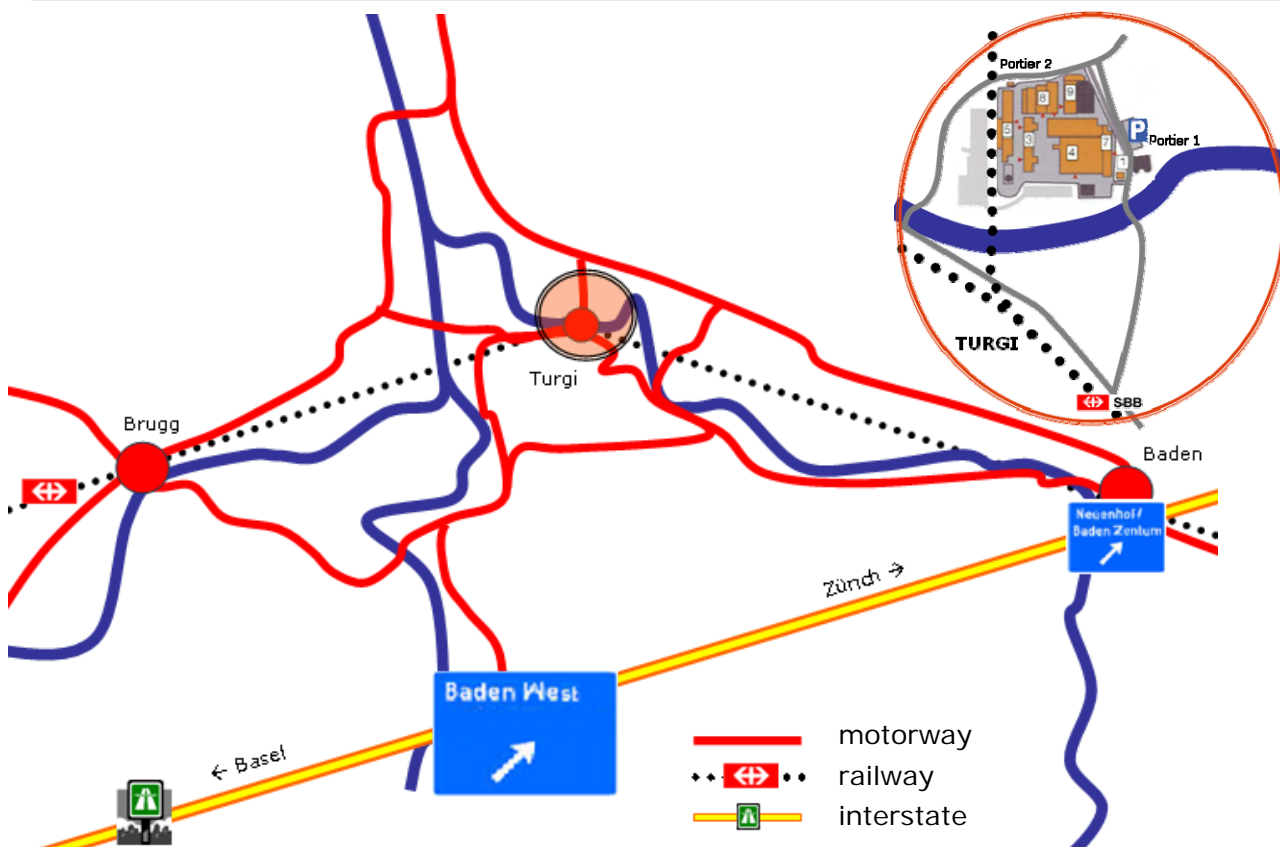

How to reach us

Enics Schweiz AG
 Austrasse, 5300 Turgi

Approach ... from Bern/Basel ... from Zürich/Baden

interstate A1 head to Baden/Zürich	Interstate A1 head to Bern/Basel
Slip road „ Baden West “	Slip road „ Neuenhof/Baden Zentrum “
Main street through Birmenstorf and Gebenstorf	Main street head to Brugg
Turgi village centre , at the railway station turn left into the Bahnhofstrasse	Turgi village centre , at the railway station turn right into the Bahnhofstrasse
Pass the river Limmat over the bridge	
On the right side of the street, there are the parking spaces (P) for visitors	
Visitors please sign on at Portier 1, goods deliveries sign on at Portier 2.	

In GPS-Systems, you find Austrasse at „Untersiggenthal“.

Approach by train

10 minutes to walk through the Bahnhofstrasse
Pass the river Limmat over the bridge
Please sign on at Portier 1, on your left side after passing the bridge